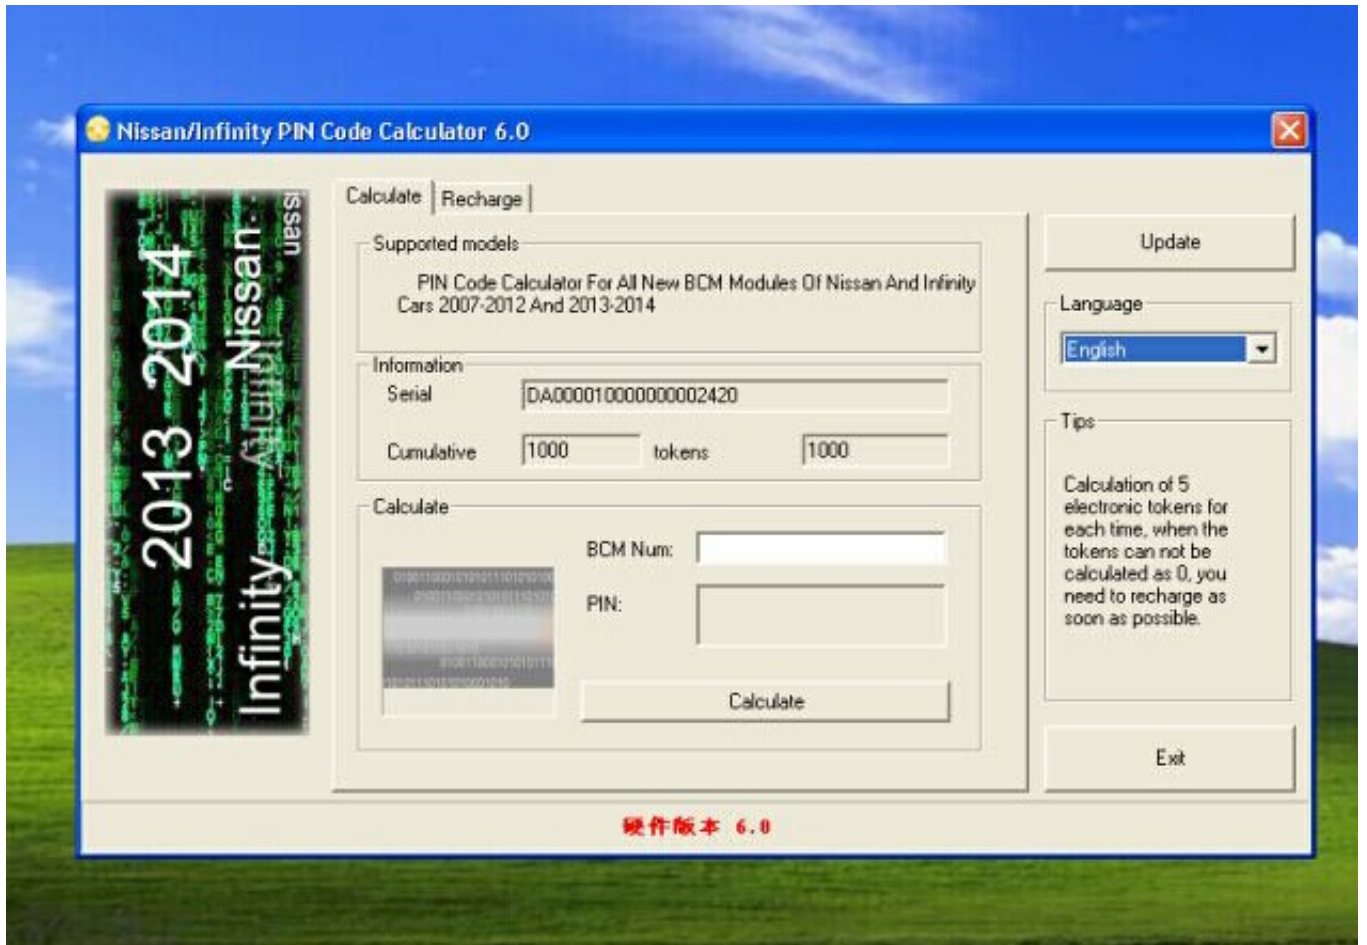

Download from
Dreamstime.com

This watermarked comp image is for previewing purposes only.

ID 35103813

© Yulia Gapeenko | Dreamstime.com

[Free Nissan Bcm To Pin](#)

[Free Nissan Bcm To Pin](#)

Download from
Dreamstime.com